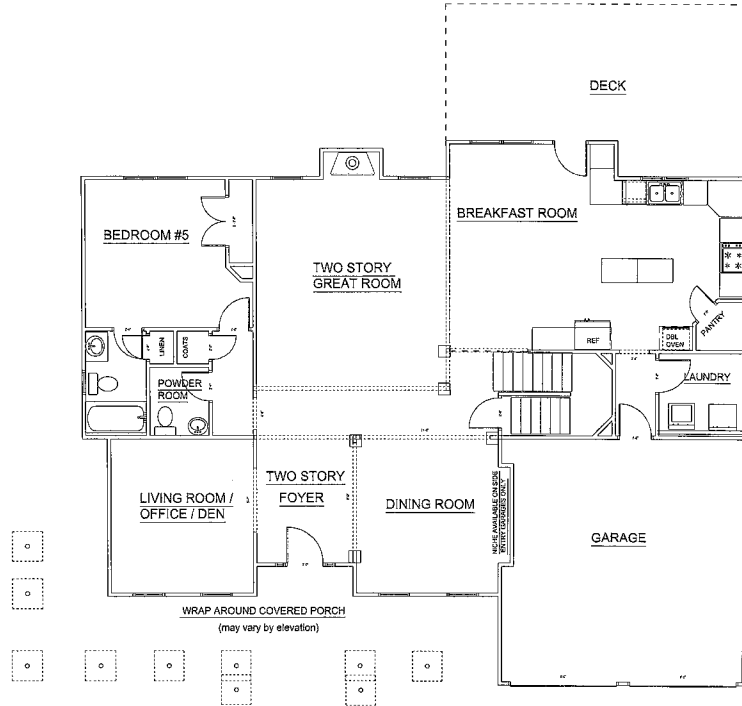

the Windsor I at the Summit

Windsor I  Elevation A

Windsor I  Elevation B

Windsor I  Elevation C

Multiple elevations available, not all elevations shown.
Elevations may incur an additional cost. Please see our
agents for pricing and standard elevation information.

THE WINDSOR I

TWO STORY PLAN 🍷 5 BEDROOMS • 4½ BATH

F I R S T F L O O R

S E C O N D F L O O R

Blackberry Run at Seven Hills 🍷 770-975-6605 • www.lorenconstruction.com/sevenhills

©2006 Option 8 Consulting & Design, LLC. Floor plan and elevation shown are for illustration only and may vary in precise detail from the plans and specifications. Loren Construction Company, Inc. reserves the right of price, plan or specification change without notice.