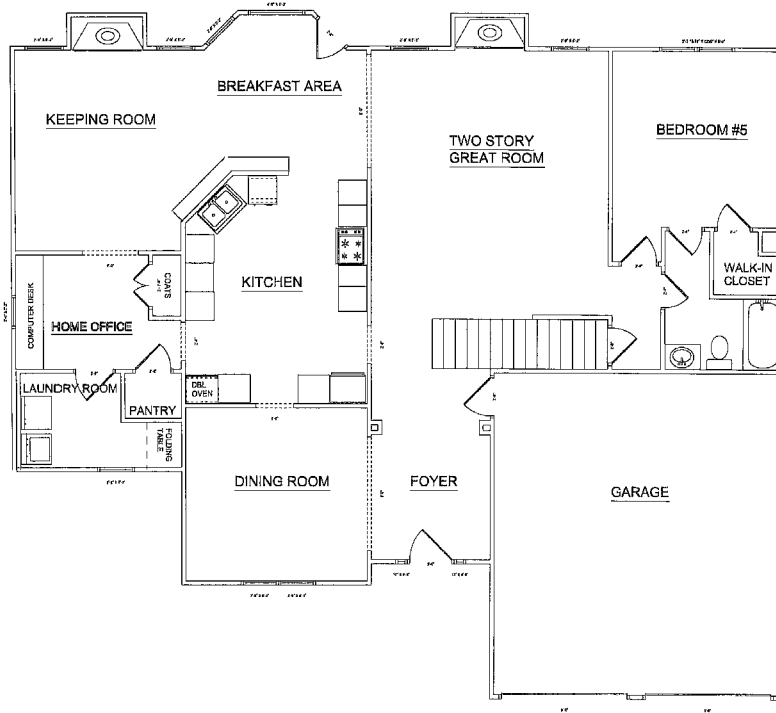

the St. Moritz I at the Summit

St. Moritz I 🏡 Elevation B

St. Moritz I 🏡 Elevation C

Multiple elevations available, not all elevations shown.
Elevations may incur an additional cost. Please see our
agents for pricing and standard elevation information.

THE ST. MORITZ I

TWO STORY PLAN 🍷 5 BEDROOMS • 4 BATH

F I R S T F L O O R

S E C O N D F L O O R

Blackberry Run at Seven Hills 🍷 770-975-6605 • www.lorenconstruction.com/sevenhills

©2006 Option 8 Consulting & Design, LLC. Floor plan and elevation shown are for illustration only and may vary in precise detail from the plans and specifications. Loren Construction Company, Inc. reserves the right of price, plan or specification change without notice.