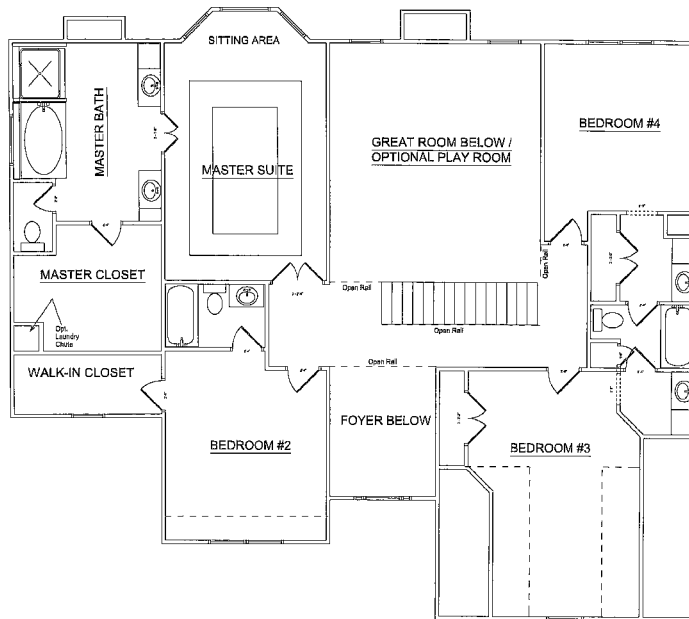

the St. Moritz I at the Summit

St. Moritz I 🏡 Elevation B

St. Moritz I 🏡 Elevation C

Multiple elevations available, not all elevations shown.
Elevations may incur an additional cost. Please see our
agents for pricing and standard elevation information.

THE ST. MORITZ I

TWO STORY PLAN 🍷 5 BEDROOMS • 4 BATH

F I R S T F L O O R

S E C O N D F L O O R

Blackberry Run at Seven Hills 🍷 770-975-6605 • www.lorenconstruction.com/sevenhills

©2006 Option 8 Consulting & Design, LLC. Floor plan and elevation shown are for illustration only and may vary in precise detail from the plans and specifications. Loren Construction Company, Inc. reserves the right of price, plan or specification change without notice.