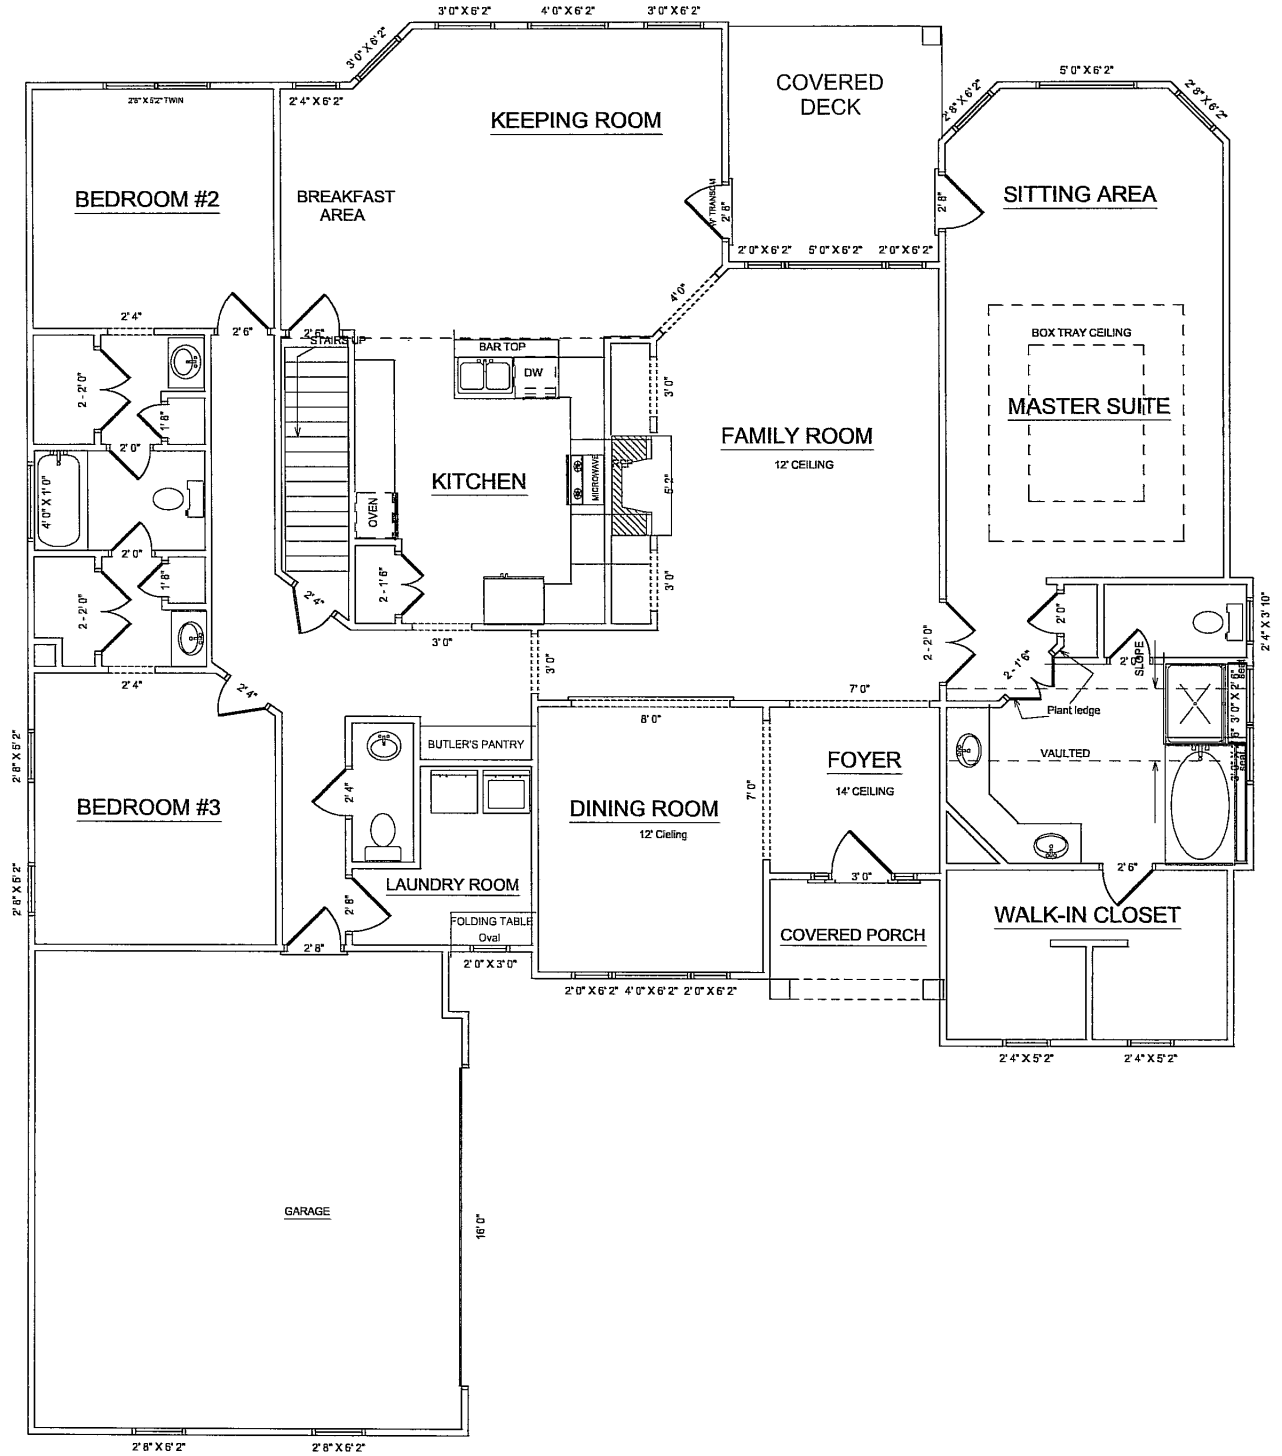

the Pebble Beach at the Summit

Pebble Beach 🍷 Elevation A

Pebble Beach 🍷 Elevation B

Pebble Beach 🍷 Elevation C

Multiple elevations available, not all elevations shown.
Elevations may incur an additional cost. Please see our
agents for pricing and standard elevation information.

THE PEBBLE BEACH

RANCH PLAN 🍷 3 BEDROOMS • 2½ BATH

F I R S T F L O O R

Blackberry Run at Seven Hills 🍷 770-975-6605 • www.lorenconstruction.com/sevenhills

©2006 Option 8 Consulting & Design, LLC. Floor plan and elevation shown are for illustration only and may vary in precise detail from the plans and specifications. Loren Construction Company, Inc. reserves the right of price, plan or specification change without notice.