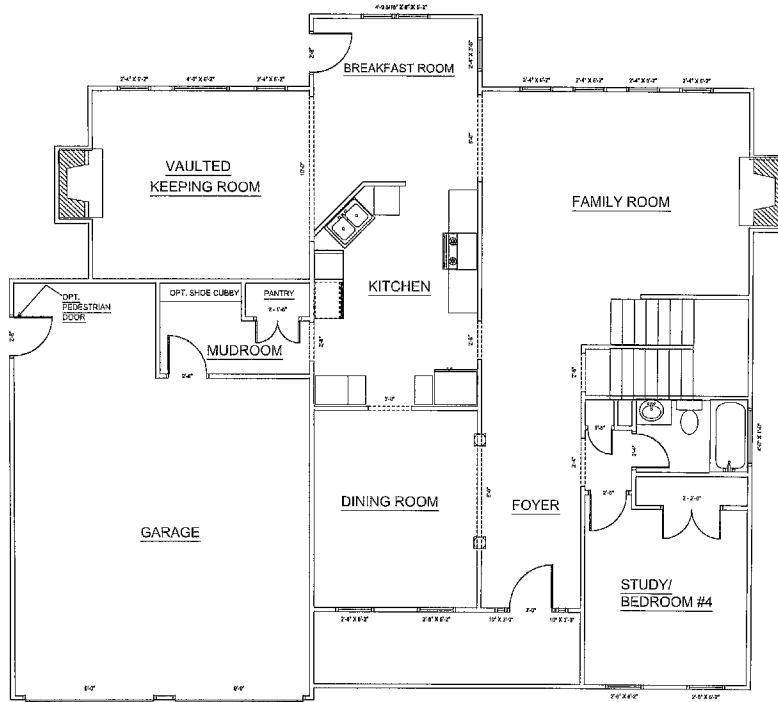

the North Hampton at the Summit

North Hampton ☞ Elevation B

North Hampton ☞ Elevation C

North Hampton ☞ Elevation 2A

Multiple elevations available, not all elevations shown.
Elevations may incur an additional cost. Please see our
agents for pricing and standard elevation information.

THE NORTH HAMPTON

TWO STORY PLAN 🍷 5 BEDROOMS • 3 BATH

F I R S T F L O O R

S E C O N D F L O O R

Blackberry Run at Seven Hills 🍷 770-975-6605 • www.lorenconstruction.com/sevenhills

©2006 Option 8 Consulting & Design, LLC. Floor plan and elevation shown are for illustration only and may vary in precise detail from the plans and specifications. Loren Construction Company, Inc. reserves the right of price, plan or specification change without notice.