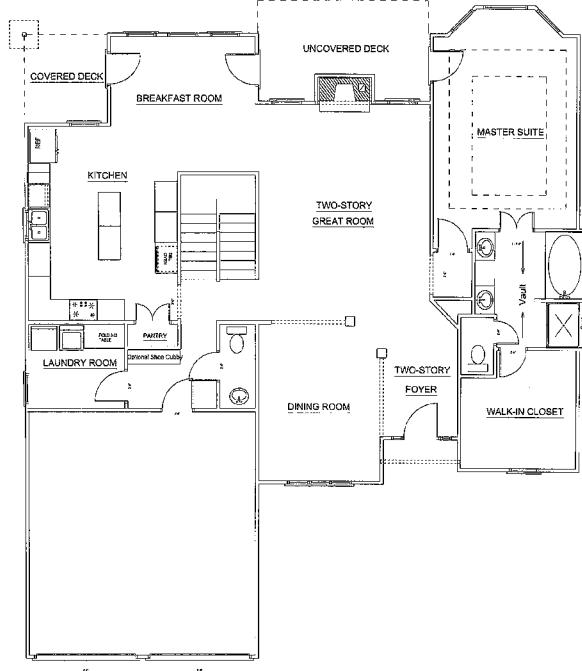

the **Devonshire at the Summit**

Devonshire  Elevation A

Devonshire  Elevation B

Devonshire  Elevation C

Multiple elevations available, not all elevations shown.
Elevations may incur an additional cost. Please see our
agents for pricing and standard elevation information.

THE DEVONSHIRE

MASTER ON MAIN PLAN 🍷 4 BEDROOMS • 3½ BATH

F I R S T F L O O R

S E C O N D F L O O R

Blackberry Run at Seven Hills 🍷 770-975-6605 • www.lorenconstruction.com/sevenhills

©2006 Option 8 Consulting & Design, LLC. Floor plan and elevation shown are for illustration only and may vary in precise detail from the plans and specifications. Loren Construction Company, Inc. reserves the right of price, plan or specification change without notice.