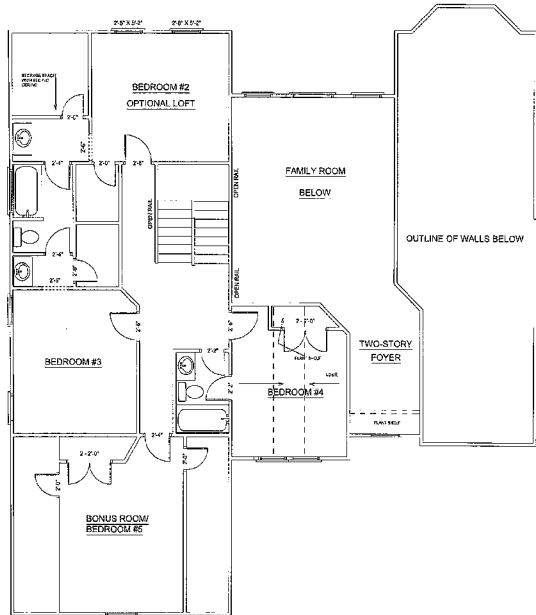

the **Devonshire at the Summit**

Devonshire  Elevation A

Devonshire  Elevation B

Devonshire  Elevation C

Multiple elevations available, not all elevations shown.
Elevations may incur an additional cost. Please see our
agents for pricing and standard elevation information.

THE DEVONSHIRE

MASTER ON MAIN PLAN 🍷 4 BEDROOMS • 3½ BATH

F I R S T F L O O R

S E C O N D F L O O R

Blackberry Run at Seven Hills 🍷 770-975-6605 • www.lorenconstruction.com/sevenhills

©2006 Option 8 Consulting & Design, LLC. Floor plan and elevation shown are for illustration only and may vary in precise detail from the plans and specifications. Loren Construction Company, Inc. reserves the right of price, plan or specification change without notice.