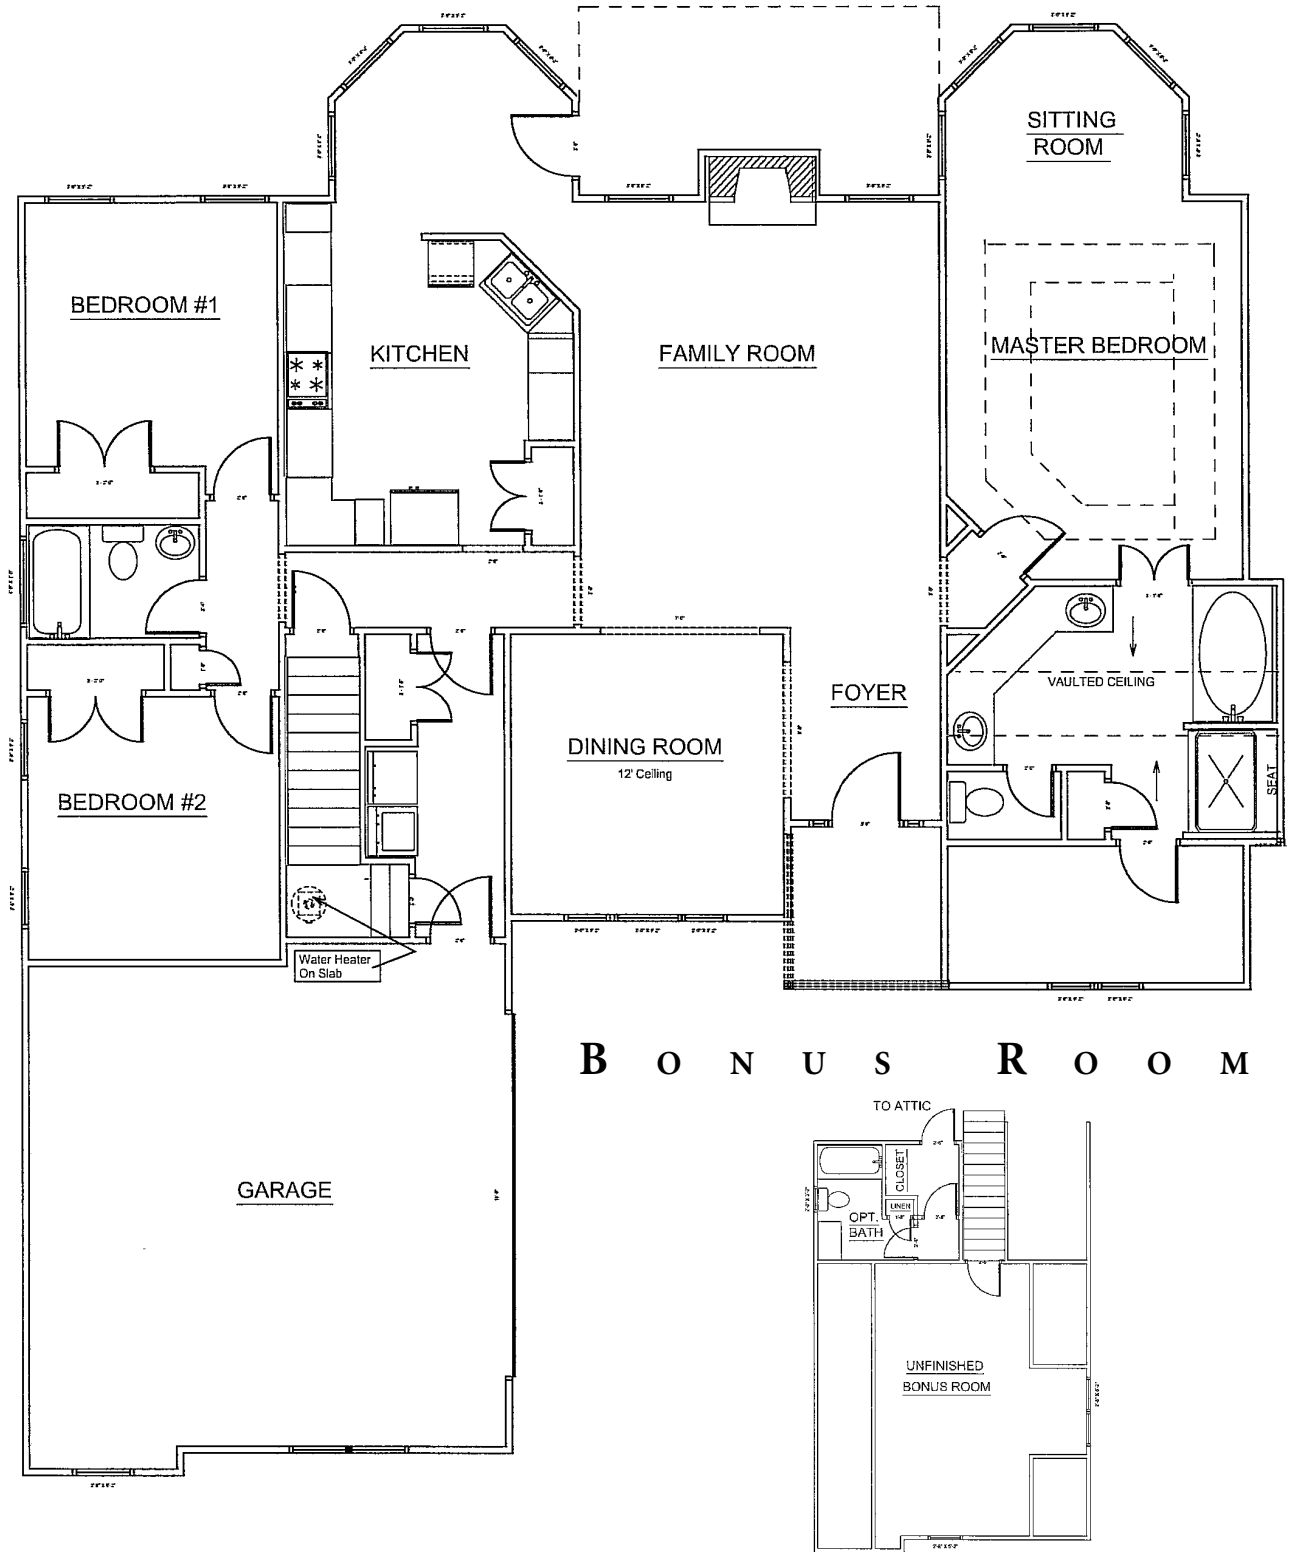

the Arrington at the Summit

Arrington ✿ Elevation A

Arrington ✿ Elevation B

Arrington ✿ Elevation C

Multiple elevations available, not all elevations shown.
Elevations may incur an additional cost. Please see our
agents for pricing and standard elevation information.

THE ARRINGTON

RANCH PLAN 🍷 3 BEDROOMS • 2 BATH 🍷 OPTIONAL 4TH BEDROOM & 3RD BATH

F I R S T F L O O R

Blackberry Run at Seven Hills 🍷 770-975-6605 • www.lorenconstruction.com/sevenhills

©2006 Option 8 Consulting & Design, LLC. Floor plan and elevation shown are for illustration only and may vary in precise detail from the plans and specifications. Loren Construction Company, Inc. reserves the right of price, plan or specification change without notice.